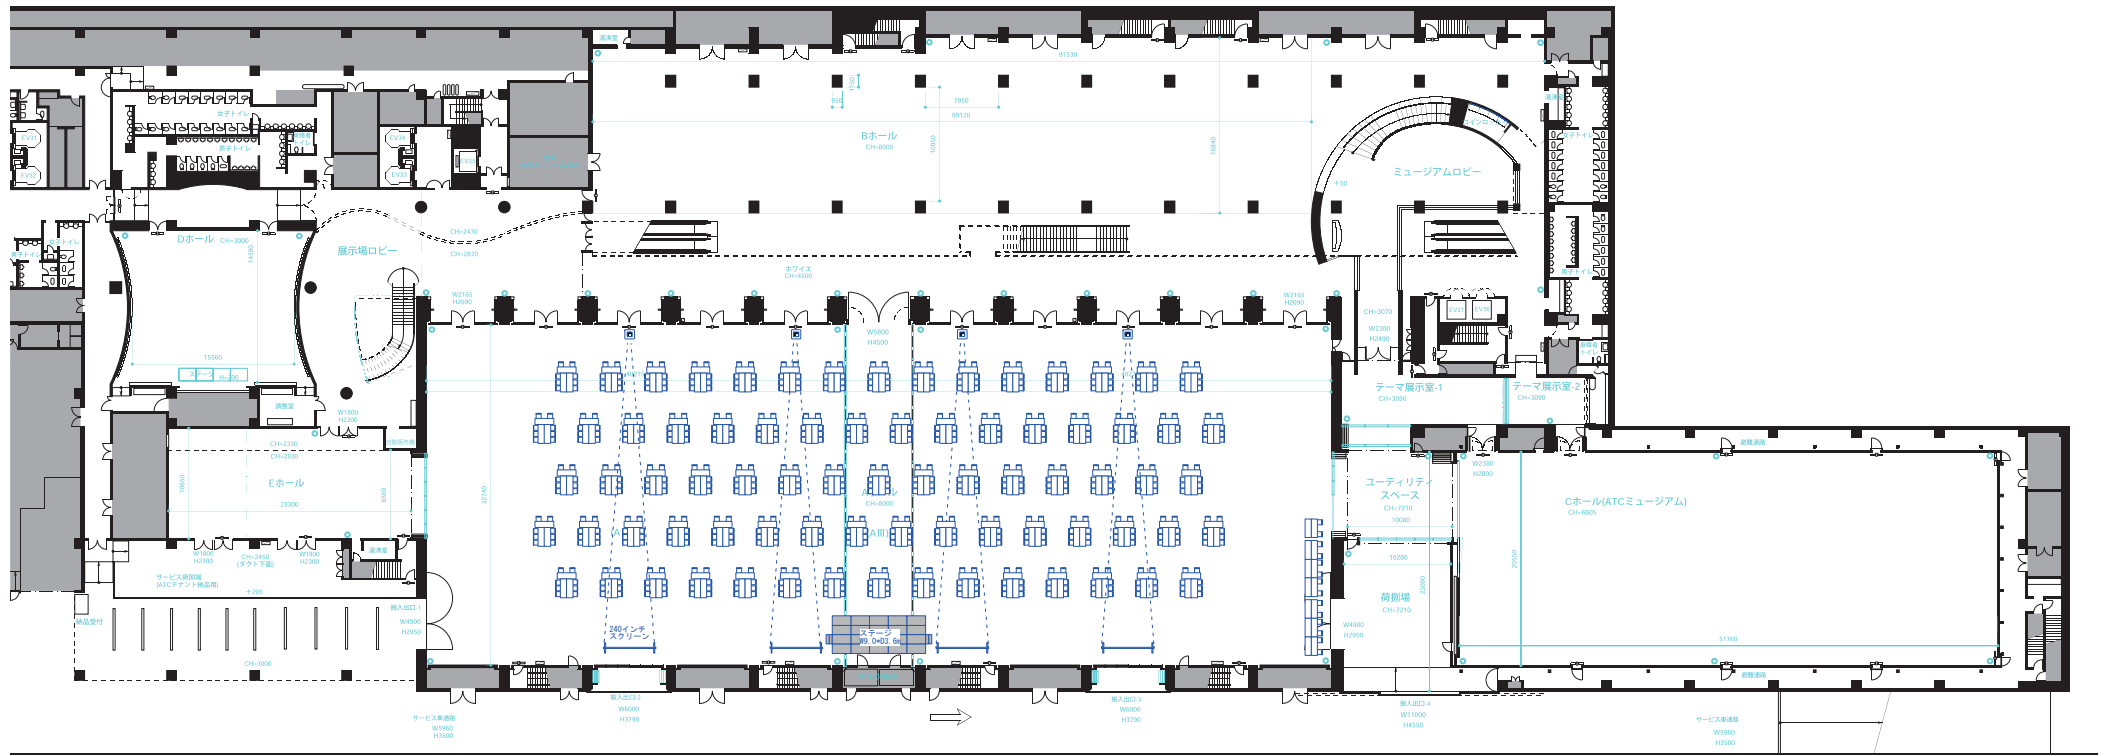

【Floor Plan Data】 Island style

using HALL A 2900m<sup>2</sup>

table size:W1800×D600mm

×117 islands (468 pax)

【Floor Plan Data】 Island style

using HALL A 2900m<sup>2</sup>

table size:W1800×D600mm

×77 islands (616 pax)